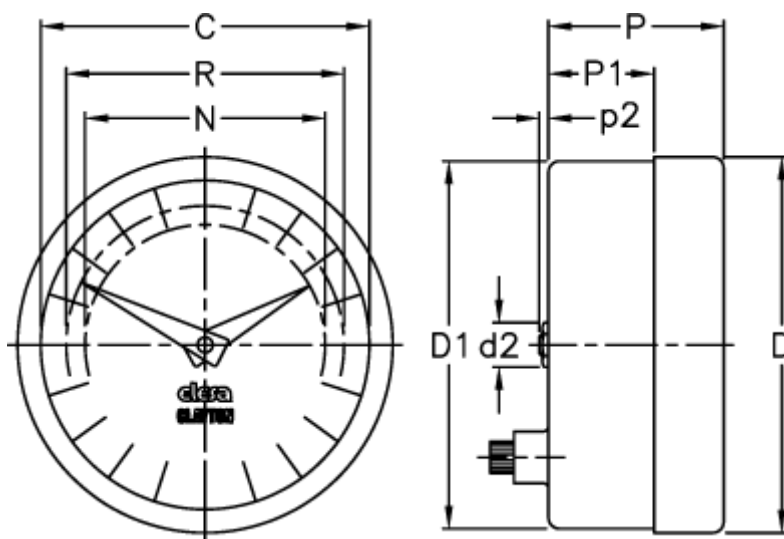

Article number: 2307025951

Description: E+G Positive drive indicator
PA05-0072-D

Measures

C = 102

R = 89

D = 112.7

D1 = 111.0

d2 = 8

N = 76

P = 32

P1 = 18.8

p2 = 1.0